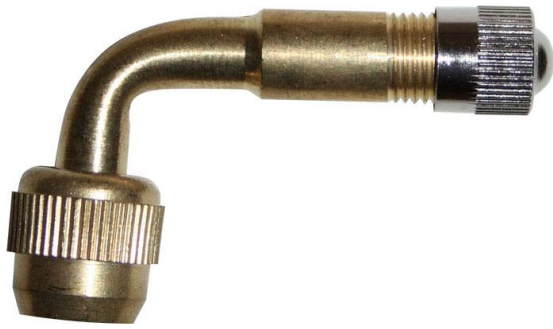

90 degree Valve Stem Adapter

This is the solution to getting at those hard-to-reach valve stems. Just screw it onto the valve stem and any air hose will easily fit. Note: This piece is designed for convenience use only. It will simplify checking and changing the tire air pressure. NOTE: Do not operate your vehicle with this piece installed as doing so may cause valve stem failure. This failure may cause loss of control of the vehicle.

Art-Nr.: 95-36292

9,95 EUR

90 degree Valve Stem Adapter