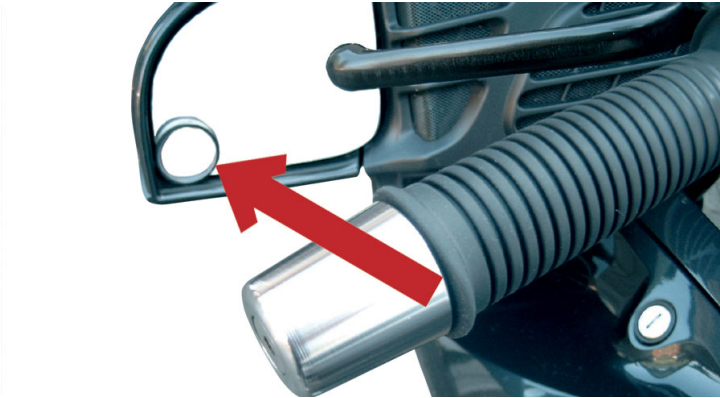

Blind Angle Mirror

Just a little piece, but much more security. The blind angle mirror allows you to see into the blind angle. 32mm diameter, can be glued onto every mirror. Price per item.

Art-Nr.: 28060