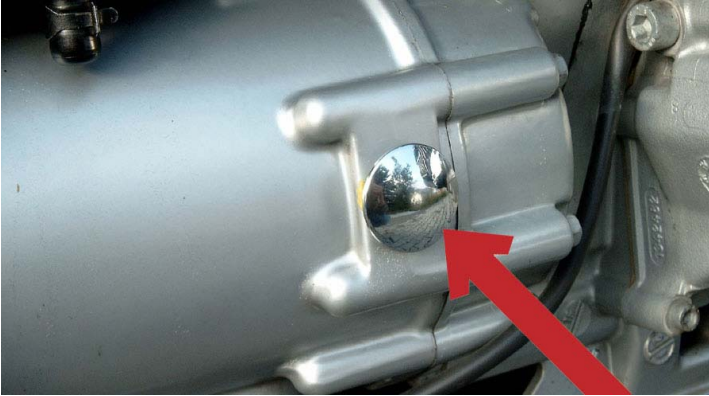

Chrome cap I

The chrome caps for the gear oil filler screw are an optical improvement for your BMW. You simply push them on. The caps fit into the gear oil filler screw with Allen head and will fit any other screws with the same Allen size. Not for R 1200 GS

Art-Nr.: 0500

4,70 EUR

Big chrome caps for the gear oil filler screw (Picture 1)

Art-Nr.: 0501

4,40 EUR

Small chrome caps for the gear oil filler screw (Picture 2)

Additional pictures: