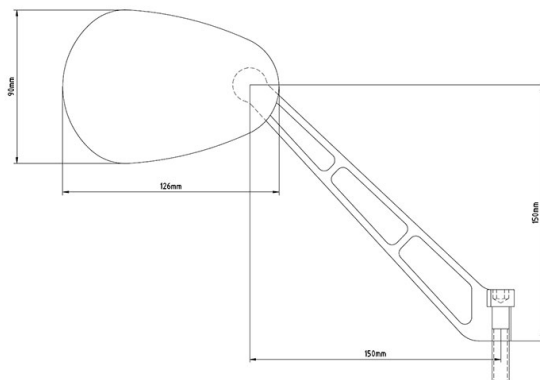

Master View Mirror

This Master View mirror will be shipped with a 150mm long arm and the correct adapter. The aspherical mirror glass eliminates the blind spot and provides more safety in traffic. The CNC milled alloy mirror fits to the original mounts at the handlebar. If the mirror should move whilst driving tighten the nut on the backside of the mirror head to reduce the movement.

Art-Nr.: 021090102-rot

99,90 EUR

Master View Mirror red (1 piece)

Art-Nr.: 021090102-blau

99,90 EUR

Master View Mirror blue (1 piece)

Additional pictures:

021090102-1