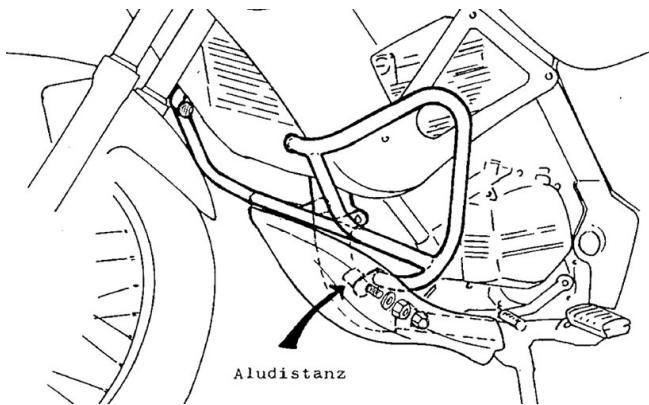

Crashbars

The Hepco & Becker Crashbars offer the best protection in each situation. The pipe-in-pipe construction is easy to install and the black engine guard fits perfect to your Enduro.

Install Instruction

Crashbars offer a very good protection, but they can reduce the cornering angle.

Also referred to as engine bars, highway bars.

Art-Nr.: 502.906.0001

274,50 EUR

Crashbars black

Additional pictures: