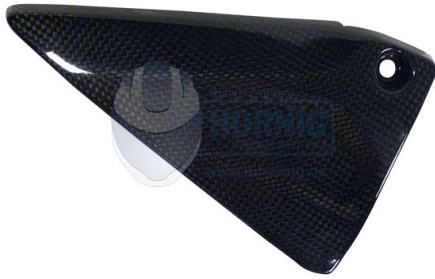

Carbon Frame Triangle Cover left

The frame triangle cover made of carbon fiber for the BMW R 1200 GS (LC) & Adv. (LC) is a direct replacement for the original component and contributes mainly to weight saving on your motorcycle. You will use the original mounting points.

Art-Nr.: RDL.013.GS12L.K

195,40 EUR

Carbon Frame Triangle Cover left

Additional pictures: