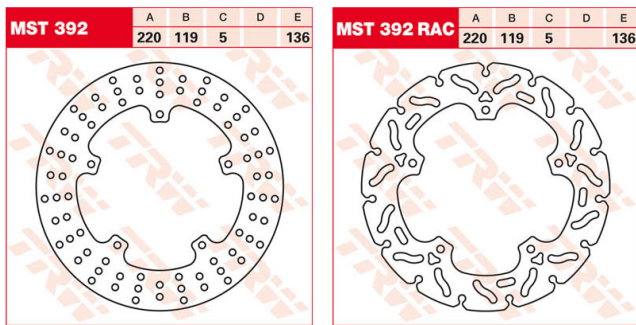

Rear brake disc

Lucas brake discs are made of high quality steel. Special surface avoids vibrations and corrosion. Maximum braking guaranteed! with EU homologation! Only for bikes where the brake disc is screwed onto the hub.

Fits for:

BMW S1000RR

BMW S1000R

Art-Nr.: MST 392

99,00 EUR

LUCAS rear brake disc

Art-Nr.: MST 392RAC

109,90 EUR

LUCAS Alien rear brake disc

Additional pictures:

Maße / Sizes: