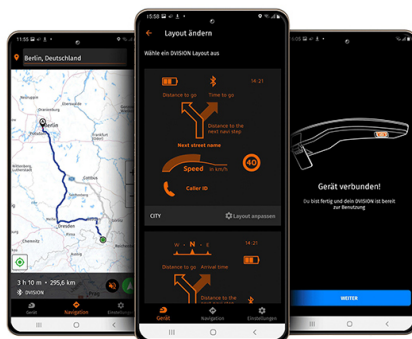

DVISION Head-Up Display

With the TILSBERK head-up display, you always keep the focus and your eyes always stay on the path that lies in front of you. The display is mounted in the motorcycle helmet and shows you all relevant driving information quickly, clearly and conveniently directly in your field of vision at a virtual distance of 10m. The display can be individually configured and includes a total of up to ten display elements such as navigation, speed, compass, etc. These display elements can be selected or deselected depending on the chosen basic layout. The head-up display has a very low weight of 44g, lasts a 12-hour day tour when fully charged and can be removed and attached in seconds thanks to the magnetic helmet adapter. No annoying cables are necessary and the crystal-clear display pane can easily be folded away when it is not needed. All parts of the head-up display are located in the helmet, there are no external attachments. The risk of accidents while driving is reduced because you no longer have to choose between safety (looking at the route) and information (looking at the speedometer, navigation system, etc.). The information display is designed in one color for good readability and few distractions and the brightness of the display adapts to the lighting conditions of the environment, so that it is easy to see anywhere.

Display mode NAVIGATOR:

Advanced navigation with lane indicator, speed, speed warning, time, DVISION charge status, Bluetooth connection status

Display mode MINIMALIST:

Navigation, speed warning, time, DVISION charge status, Bluetooth connection status

Attention:

- compatible smartphone required (min. Android version 7.0 or iOS version 14.0)
- only for helmets approved according to ECE R22.05

Instructions for use

Installation and helmet list

Art-Nr.: DVISION

299,90 EUR

DVISION Head-Up Display

Additional pictures:

EXPLORER

NAVIGATOR

CITY

MINIMALIST